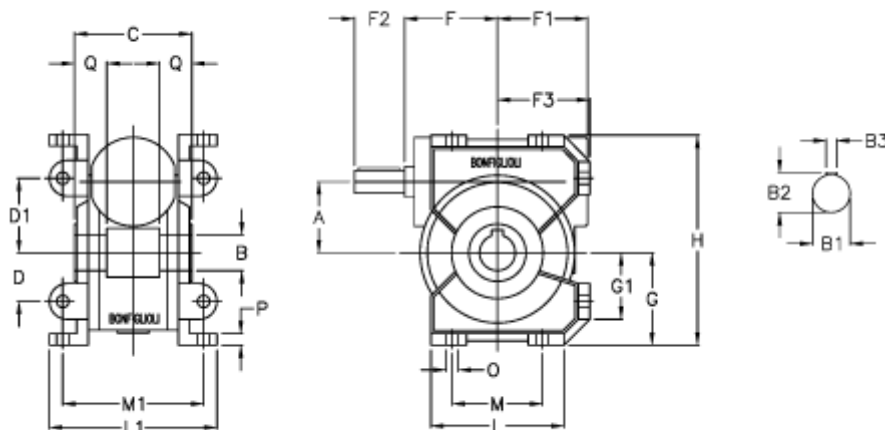

Article number: 3901044046000

Description: Worm gear with solid input shaft  
VF 44U-46-HS

## Measures

a = 44.6	Description = VF 44U-xx-HS	L = 80
B = 18	F = 54	L1 = 100
B1 = 11	F1 = 54	m = 52
B2 = 12.5	F2 = 30	M1 = 81.0
B3 = 4	F3 = 55.0	O = 8.5
C = 64	g = 55.0	P = 8
D = 29	G1 = 40.0	Q = 24.5
D1 = 46	H = 127.0	